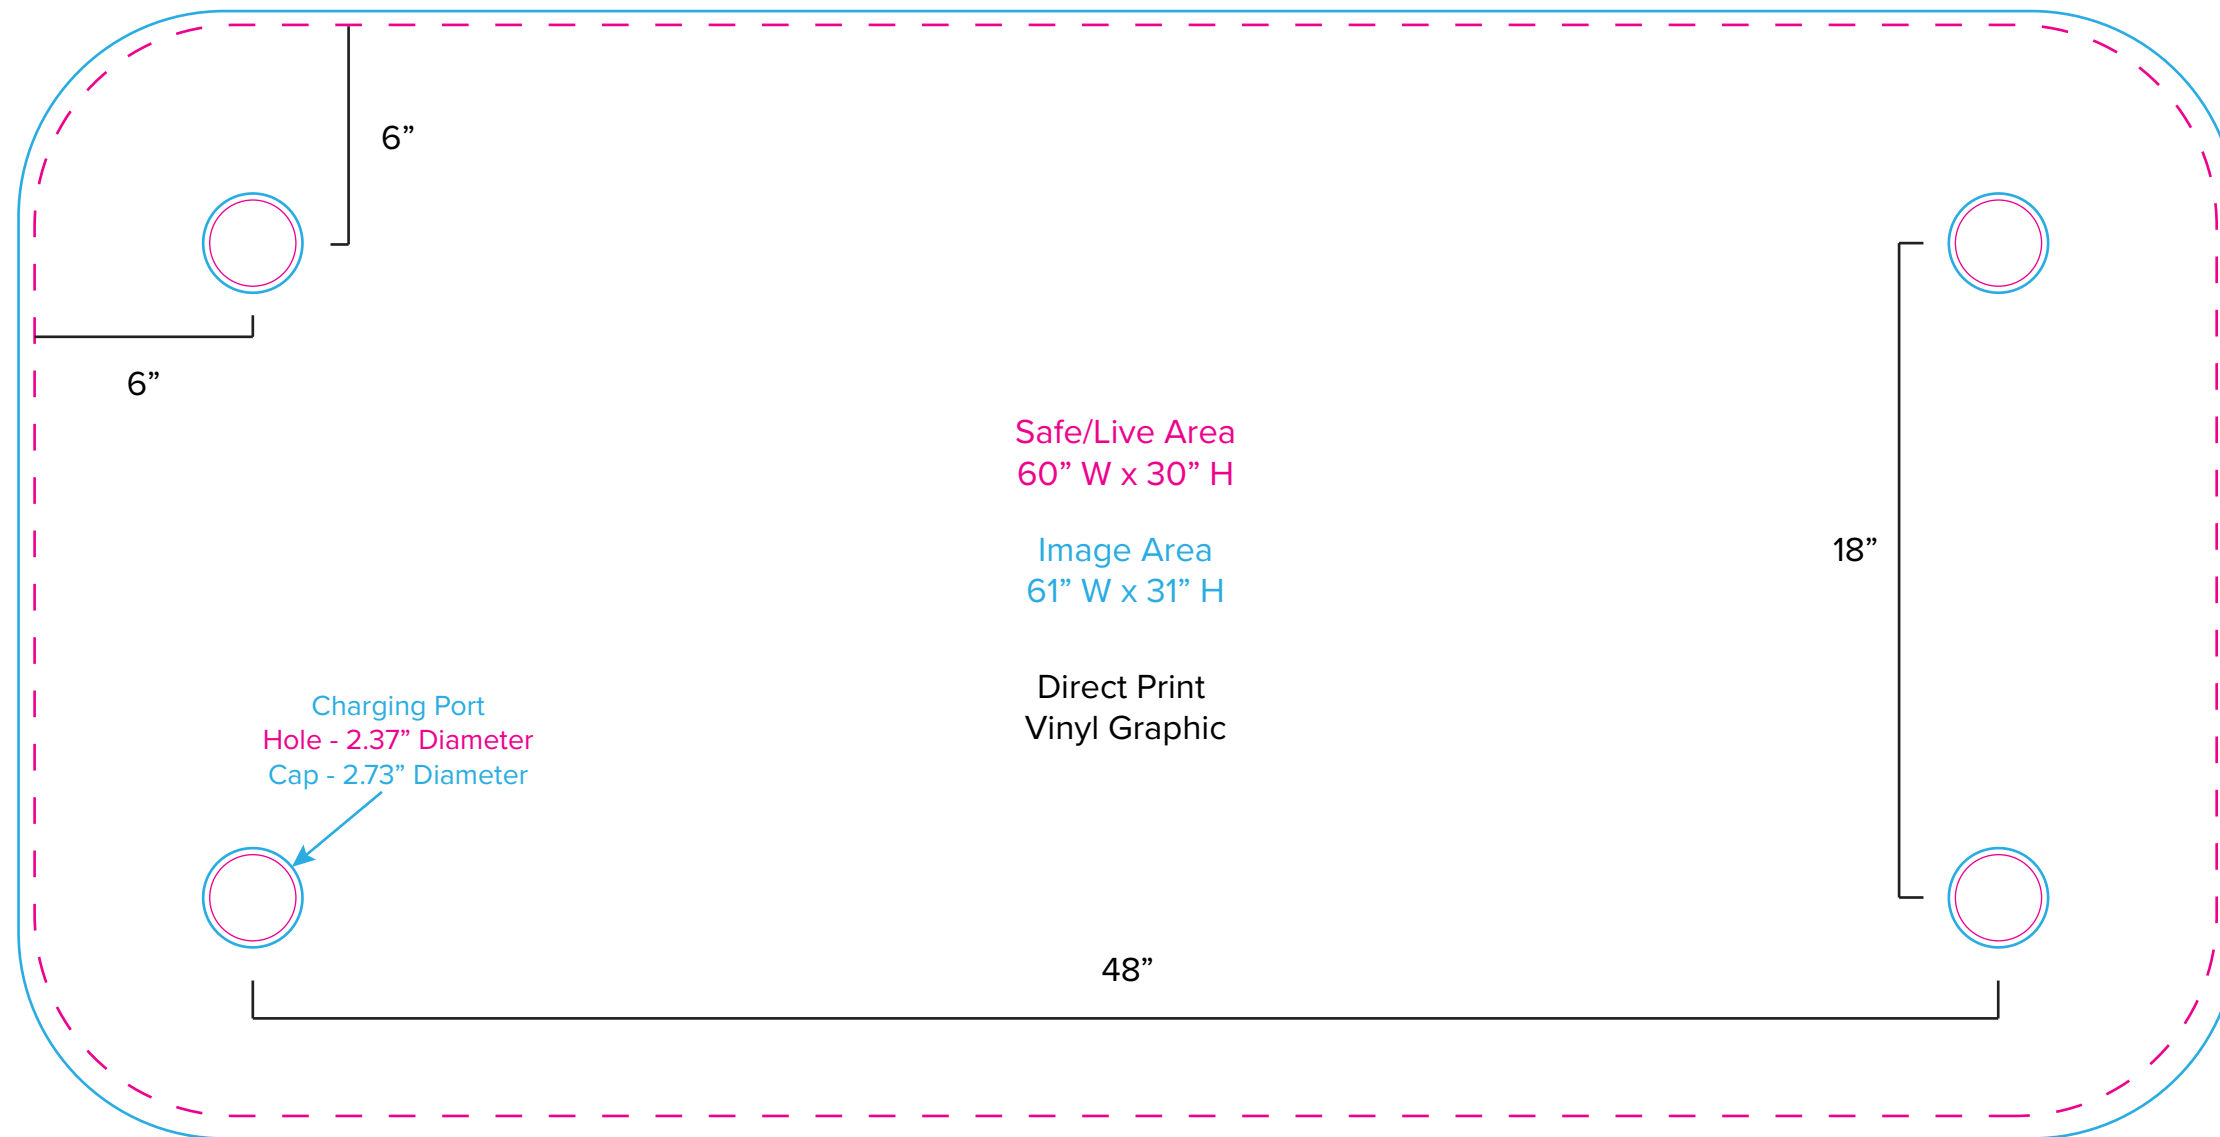

# Graphic Template

## Wireless Charging Table – Direct Print Vinyl Graphic

NOTE: All Raster Art (jpg, tiff,psd, png, etc.) must be at least 100 dpi at print size.  
Standard kits are often customized. Please check with Customer Service to ensure that this template matches your specific job.